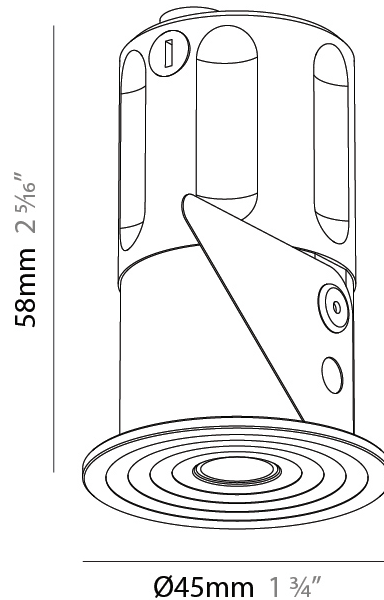

GENERAL

Series: Studio Collection
Subseries: Studio Collection 1
Partner: Prolicht
Division: Architectural
Installation: Recessed
Product Type: Downlight
Mounting Location: Ceiling
Light Distribution: Direct

PHYSICAL

Aperture Sizes - Downlights: 1"
Shape: Round
Diameter (mm): 35
Diameter (in): 1 3/8
Height (mm): 76
Height (in): 3
Ceiling Thickness (mm): 1 - 30
Ceiling Thickness (in): 1/16 - 1 3/16
Min. Recessing Depth (mm): 70
Min. Recessing Depth (in): 2 3/4
Weight (kg): 0.057
Fixture Finish: [ALU / PBR](#)
Fixture Material: Extruded Aluminum
Cut-out Measurements: 32mm/1 1/4" Diameter

ELECTRICAL

Lamp Type: LED (Zhaga Standard)
Input Wattage (W): 6
Total Output Wattage (W): 5.4
Dimming: Tri-Mode (Non-Dimming and Phase Dimming (120Vac only) and 0-10V Dimming)
Driver Included: No
Driver Location: Remote
Driver Type: Constant Current - Universal
Driver Class: Class 2
Input Voltage (V): 120 - 277
Constant Current (MA): 350

LED

Color Temperature (*K): [2700 / 3000 / 3500 / 4000](#)
Max. Delivered Lumen (lm): 242 / 256 / 270 / 277
Nominal Lumen (lm): 382 / 405 / 427 / 438
CRI: >90 CRI
Lamp Life (hrs): 50000

OPTICAL

Beam Angle: [34 / 52](#)

RATINGS AND CERTIFICATIONS

Certified By: CSA Certified to UL and CSA Standards
IP rating: IP40