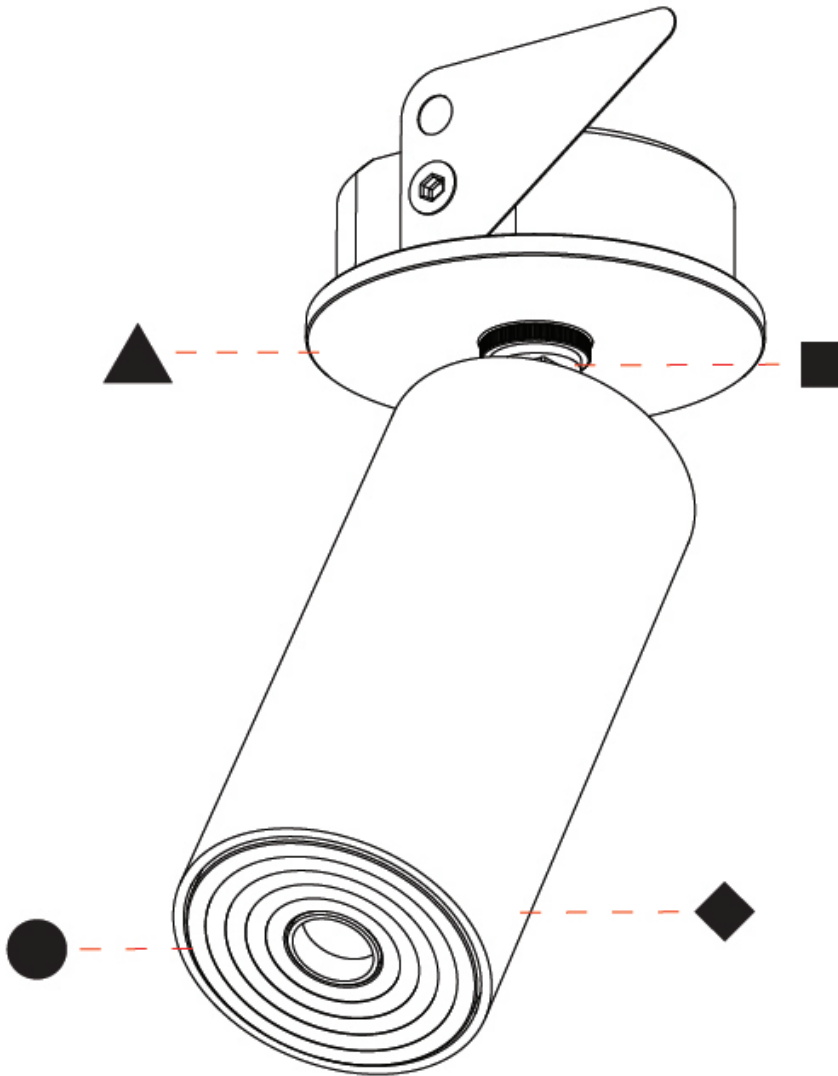

STUDIO COLLECTION 1 RECESSED

A350129-

PROJECT	_____
TYPE	_____
SPECIFIER	_____
QUANTITY	_____
DATE	_____

A