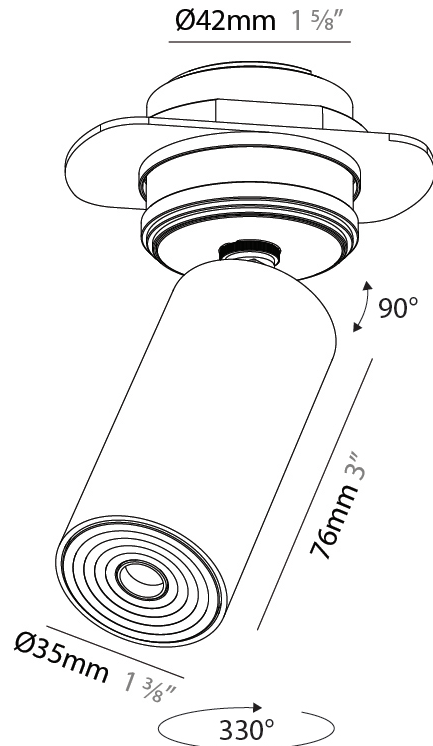

GENERAL

Series: Studio Collection
Subseries: Studio Collection 1
Partner: Prolicht
Division: Architectural
Installation: Trimless
Product Type: Spots
Mounting Location: Ceiling
Light Distribution: Direct

PHYSICAL

Aperture Sizes - Downlights: 1"
Shape: Cylinder
Diameter (mm): 35
Diameter (in): 1 3/8"
Height (mm): 76
Height (in): 3
Ceiling Thickness (mm): 10 - 30
Ceiling Thickness (in): 3/8 - 1 3/16
Min. Recessing Depth (mm): 40
Min. Recessing Depth (in): 1 9/16
Weight (kg): 0.157
Fixture Finish: SSR / BKV / CWI / CRY / HAB / UFT / ITA / RUA / FTG / MYG / LOD / PUS / FRO / FUP / KIA / POP / BLS / SPG / MEY / GOH / CHC / COM / ABZ / JAG / OBR / MOS / ROR
Accent Finish: ALU / PBR
Fixture Material: Extruded Aluminum
Cut-out Measurements: 45mm/1 3/4" Diameter

ELECTRICAL

Lamp Type: LED (Zhaga Standard)
Input Wattage (W): 6
Total Output Wattage (W): 5.4
Dimming: Tri-Mode (Non-Dimming and Phase Dimming (120Vac only) and 0-10V Dimming)
Driver Included: No
Driver Location: Remote
Driver Type: Constant Current - Universal
Driver Class: Class 2
Input Voltage (V): 120 - 277
Constant Current (MA): 500

LED

Color Temperature (°K): 2700 / 3000 / 3500 / 4000
Max. Delivered Lumen (lm): 235 / 252 / 316 / 270
Nominal Lumen (lm): 372 / 399 / 500 / 427
CRI: >90 CRI
Lamp Life (hrs): 50000

OPTICAL

Beam Angle: 34 / 52
Adjustability: Rotational 330°; Tilt 90°

RATINGS AND CERTIFICATIONS

Certified By: CSA Certified to UL and CSA Standards
IP rating: IP40