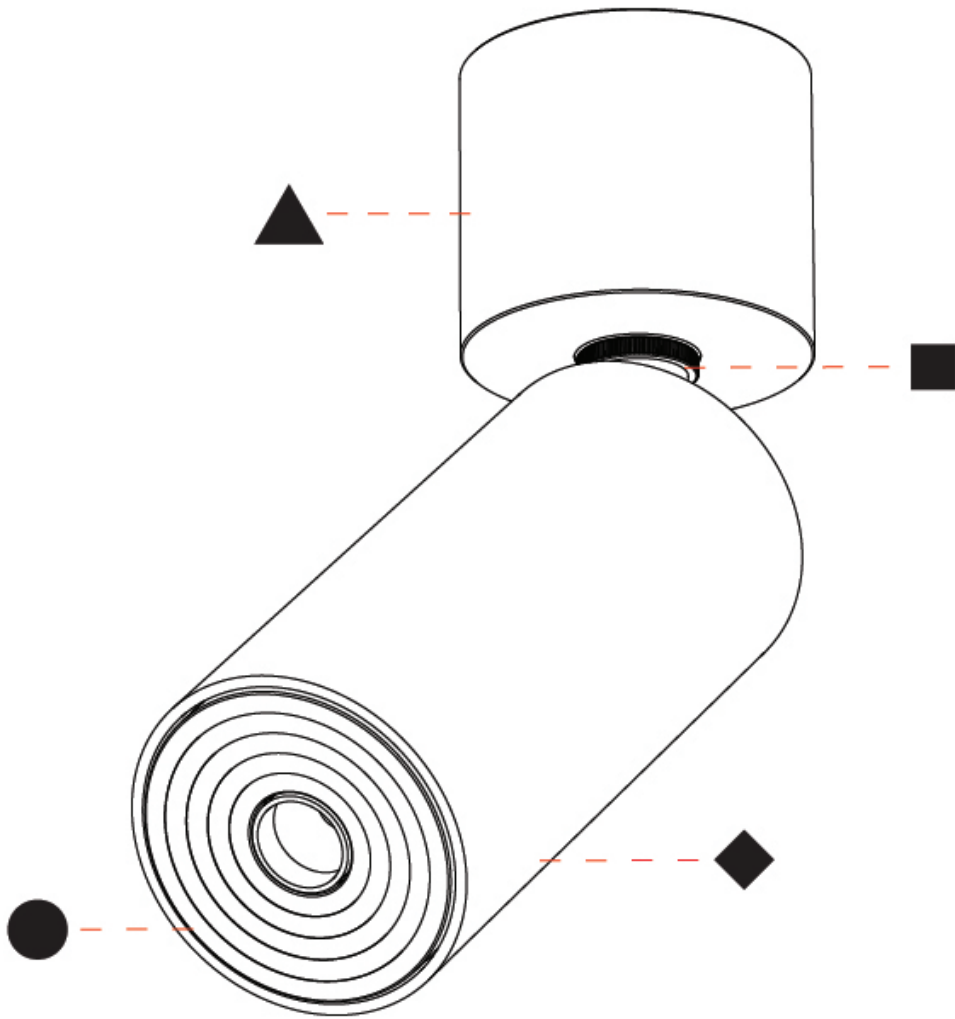

A3D375-

PROJECT	_____
TYPE	_____
SPECIFIER	_____
QUANTITY	_____
DATE	_____

A