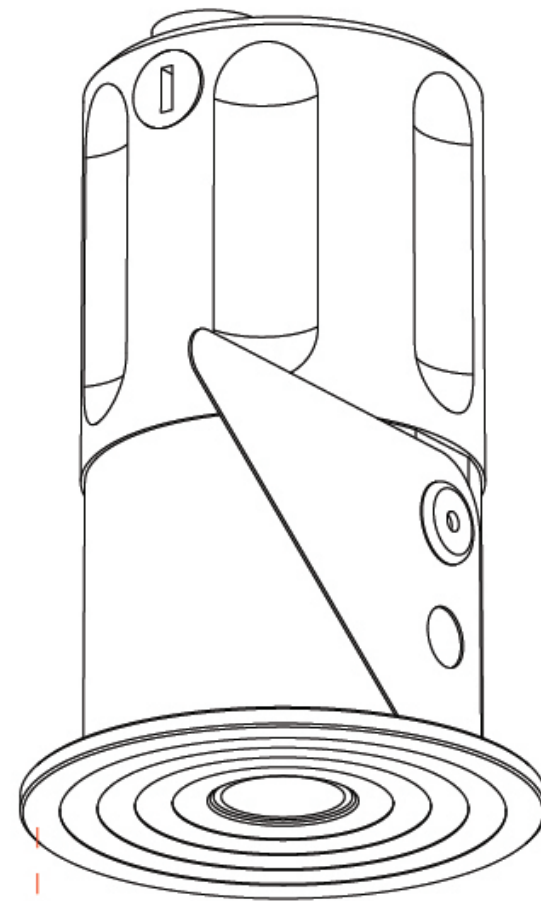

STUDIO COLLECTION 1 RECESSED

A350126-

PROJECT

TYPE

SPECIFIER

QUANTITY

DATE