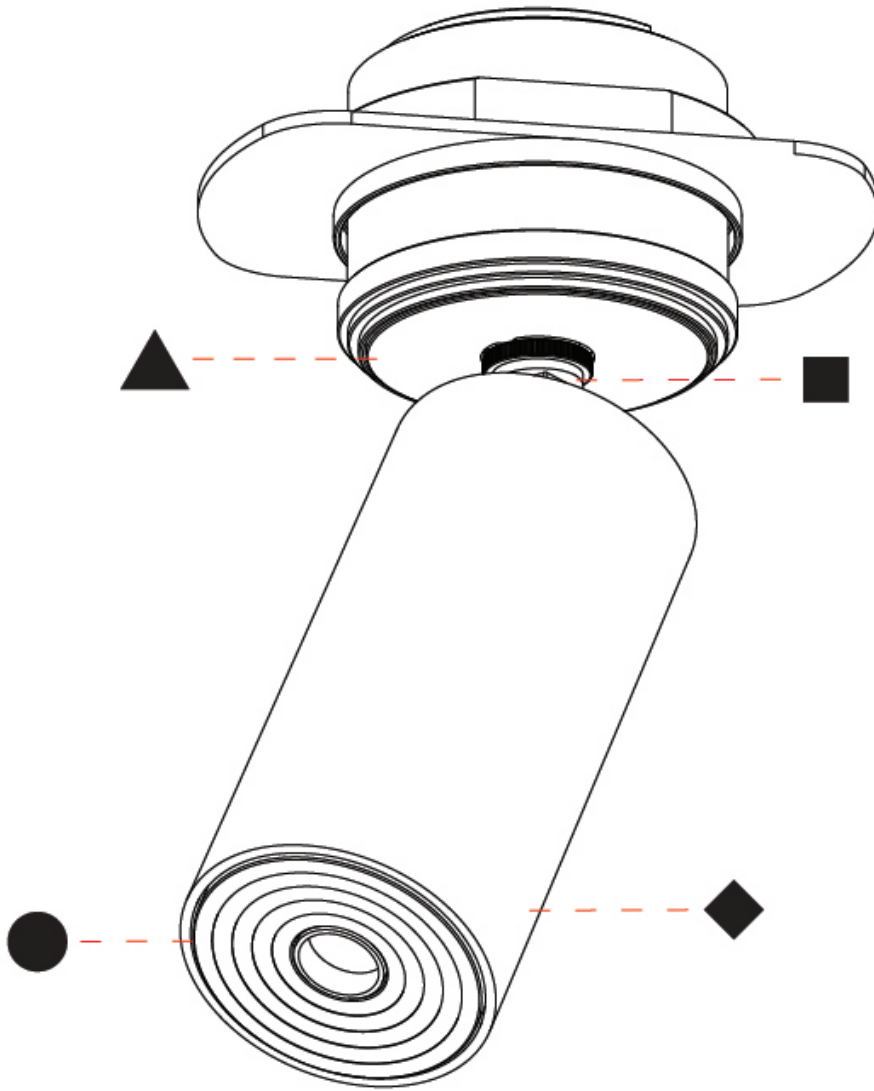

A350128-

PROJECT	_____
TYPE	_____
SPECIFIER	_____
QUANTITY	_____
DATE	_____

A