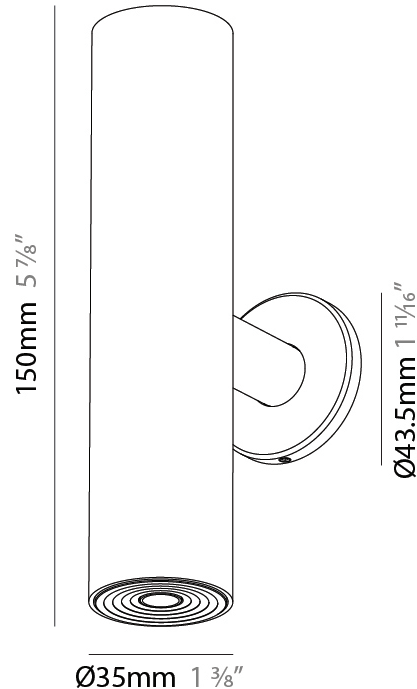

GENERAL

Series: Studio Collection
Subseries: Studio Collection 1
Partner: Prolicht
Division: Architectural
Installation: Surface
Product Type: Wall Surface
Mounting Location: Wall
Light Distribution: Direct / Indirect

PHYSICAL

Shape: Cylinder
Diameter (mm): 35
Diameter (in): 1 3/8
Height (mm): 150
Height (in): 5 7/8
Weight (kg): 0.338
Fixture Finish: SSR / BKV / CWI / CRY / HAB / UFT / ITA / RUA / FTG / MYG / LOD / PUS / FRO / FUP / KIA / POP / BLS / SPG / MEY / GOH / CHC / COM / ABZ / JAG / OBR / MOS / ROR
Accent Finish: ALU / PBR
Fixture Material: Extruded Aluminum
Cut-out Measurements: 19mm/3/4" Diameter

ELECTRICAL

Lamp Type: LED (Zhaga Standard)
Input Wattage (W): 13
Total Output Wattage (W): 11.8
Dimming: Tri-Mode (Non-Dimming and Phase Dimming (120Vac only) and 0-10V Dimming)
Driver Included: No
Driver Location: Remote
Driver Type: Constant Current - Universal
Driver Class: Class 2
Input Voltage (V): 120 - 277
Constant Current (MA): 500

LED

Color Temperature (°K): 2700 / 3000 / 3500 / 4000
Max. Delivered Lumen (lm): 640 / 677 / 715 / 734
Nominal Lumen (lm): 920 / 974 / 1028 / 1056
CRI: >90 CRI
Lamp Life (hrs): 50000

OPTICAL

Beam Angle: 32 / 58

RATINGS AND CERTIFICATIONS

Certified By: CSA Certified to UL and CSA Standards
IP rating: IP40