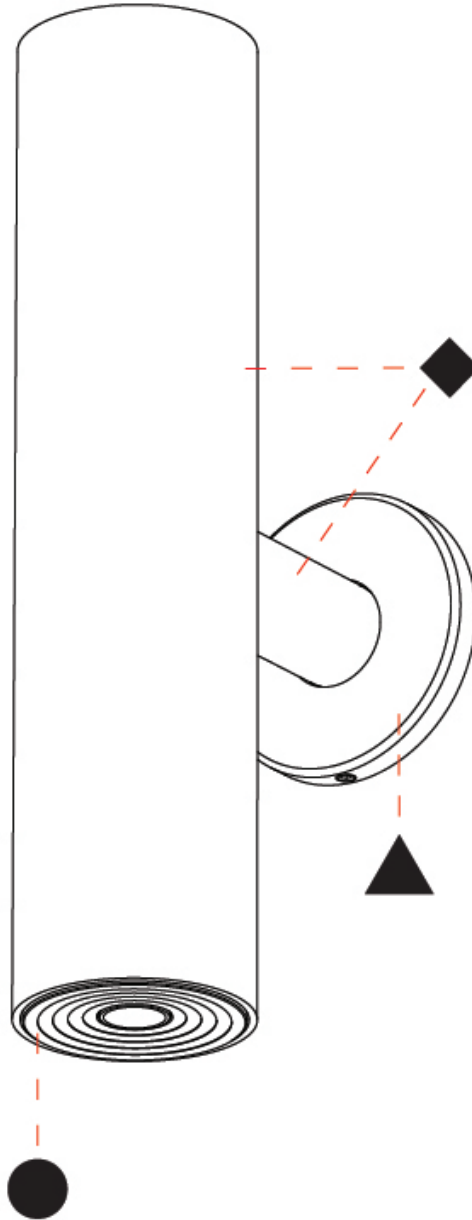

A33303-

PROJECT

TYPE

SPECIFIER

QUANTITY

DATE

A