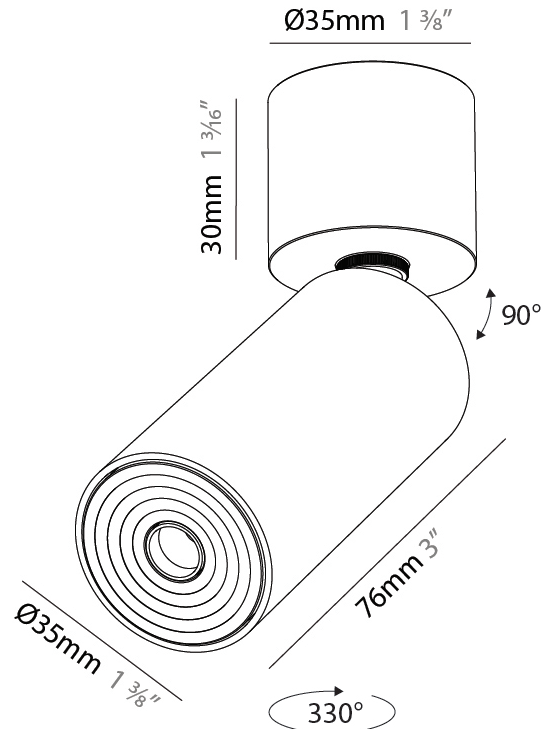

GENERAL

Series: Studio Collection
Subseries: Studio Collection 1
Partner: Prolicht
Division: Architectural
Installation: Surface
Product Type: Ceiling Surface
Mounting Location: Ceiling
Light Distribution: Direct

PHYSICAL

Aperture Sizes - Downlights: 1"
Shape: Cylinder
Diameter (mm): 35
Diameter (in): 1 3/8"
Height (mm): 76
Height (in): 3
Weight (kg): 0.147
Fixture Finish: SSR / BKV / CWI / CRY / HAB / UFT / ITA / RUA / FTG / MYG / LOD / PUS / FRO / FUP / KIA / POP / BLS / SPG / MEY / GOH / CHC / COM / ABZ / JAG / OBR / MOS / ROR
Accent Finish: ALU / PBR
Fixture Material: Extruded Aluminum
Cut-out Measurements: er

ELECTRICAL

Lamp Type: LED (Zhaga Standard)
Input Wattage (W): 6
Total Output Wattage (W): 5.4
Dimming: Tri-Mode (Non-Dimming and Phase Dimming (120Vac only) and 0-10V Dimming)
Driver Included: No
Driver Location: Remote
Driver Type: Constant Current - Universal
Driver Class: Class 2
Housing: ENCP3
Input Voltage (V): 120 - 277
Constant Current (MA): 500

LED

Color Temperature (°K): 2700 / 3000 / 3500 / 4000
Max. Delivered Lumen (lm): 235 / 252 / 316 / 270
Nominal Lumen (lm): 372 / 399 / 500 / 427
CRI: >90 CRI
Lamp Life (hrs): 50000

OPTICAL

Beam Angle: 34 / 52
Adjustability: Rotational 330°; Tilt 90°

RATINGS AND CERTIFICATIONS

Certified By: CSA Certified to UL and CSA Standards
IP rating: IP40