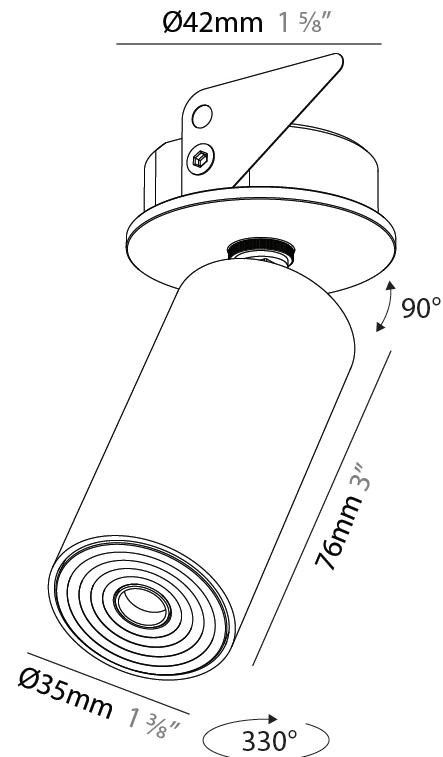

GENERAL

Series: Studio Collection
Subseries: Studio Collection 1
Partner: Prolicht
Division: Architectural
Installation: Recessed
Product Type: Spots
Mounting Location: Ceiling
Light Distribution: Direct

PHYSICAL

Aperture Sizes - Downlights: 1"
Shape: Cylinder
Diameter (mm): 35
Diameter (in): 1 3/8"
Height (mm): 76
Height (in): 3
Min. Recessing Depth (mm): 40
Min. Recessing Depth (in): 1 9/16"
Weight (kg): 0.157
Fixture Finish: SSR / BKV / CWI / CRY / HAB / UFT / ITA / RUA / FTG / MYG / LOD / PUS / FRO / FUP / KIA / POP / BLS / SPG / MEY / GOH / CHC / COM / ABZ / JAG / OBR / MOS / ROR
Accent Finish: ALU / PBR
Fixture Material: Extruded Aluminum
Cut-out Measurements: 45mm/1 3/4" Diameter

ELECTRICAL

Lamp Type: LED (Zhaga Standard)
Input Wattage (W): 6
Total Output Wattage (W): 5.4
Dimming: Tri-Mode (Non-Dimming and Phase Dimming (120Vac only) and 0-10V Dimming)
Driver Included: No
Driver Location: Remote
Driver Type: Constant Current - Universal
Driver Class: Class 2
Input Voltage (V): 120 - 277
Constant Current (MA): 500

LED

Color Temperature (*K): 2700 / 3000 / 3500 / 4000
Max. Delivered Lumen (lm): 235 / 252 / 316 / 270
Nominal Lumen (lm): 372 / 399 / 500 / 427
CRI: >90 CRI
Lamp Life (hrs): 50000

OPTICAL

Beam Angle: 34 / 52
Adjustability: Rotational 330°; Tilt 90°

RATINGS AND CERTIFICATIONS

Certified By: CSA Certified to UL and CSA Standards
IP rating: IP40